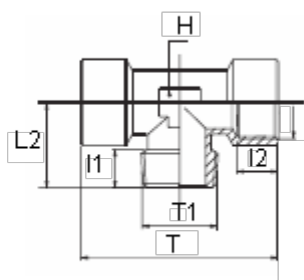

Data Sheet

Article number: 5891240TR14

Description: Tee fitting 1240TR
R1/4" - G1/4"

Measures

H = 13

I1 = 50.0

L1 = 11.5

I2 = 24.5

L2 = 11.5

T1 = 1/4"

T2 = 1/4"